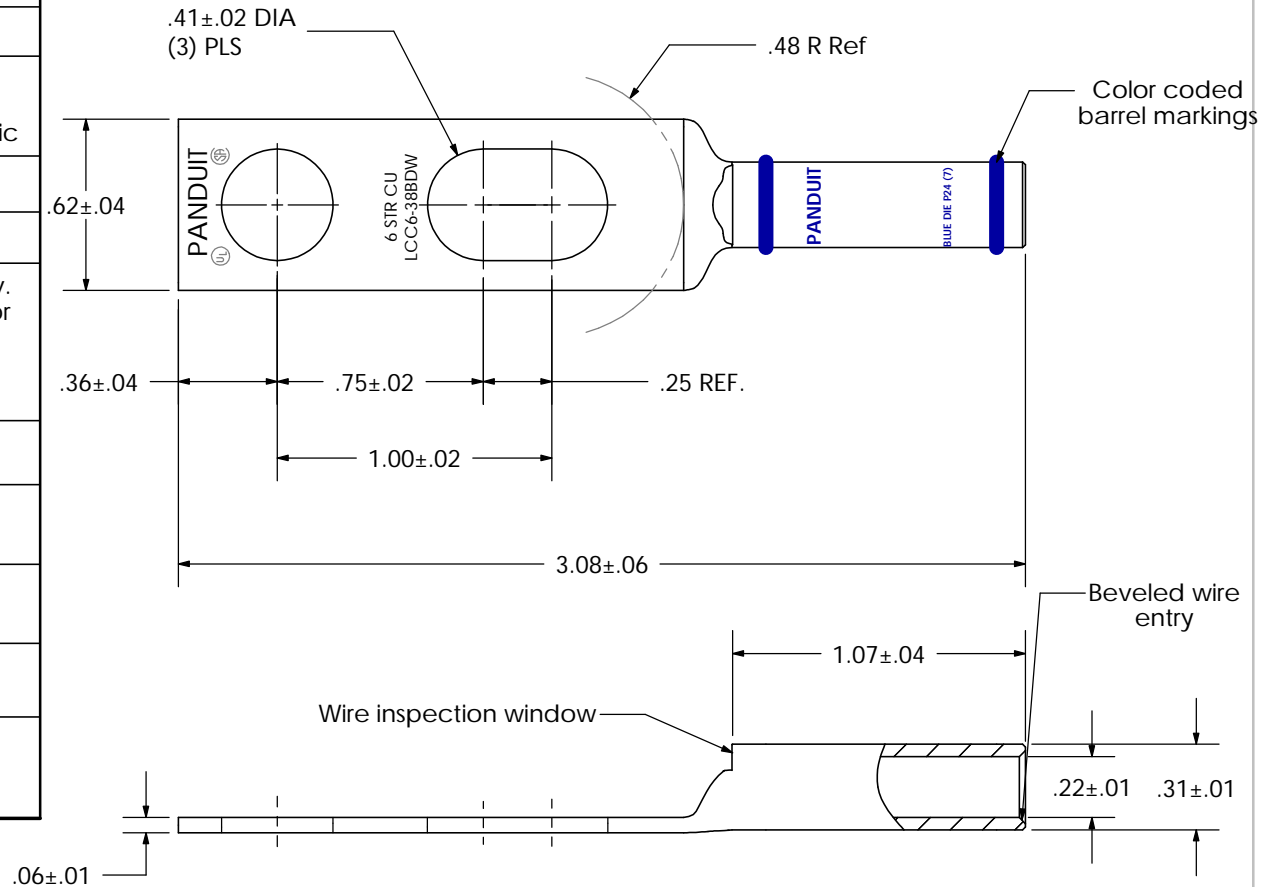

THIS COPY IS PROVIDED ON A RESTRICTED BASIS AND IS NOT TO BE USED IN ANY WAY DETRIMENTAL TO THE INTERESTS OF PANDUIT CORP.

Material	High Conductivity Seamless Copper Tube
Plating	Electro-Tin
Wire Size	6 AWG
Wire Type	Stranded Copper; Class B: Compact, Compressed or Concentric, Class C: Concentric
Wire Strip Length	1-1/8 in.
Stud Size	3/8 in.
UL Listed Wire Connector	Yes, for applications up to 35kv. Consult cable manufacturer for voltage stress relief instructions with applications greater than 2000 volts.
UL Temperature Rating	90° C
C.S.A Certified Wire Connector	Yes
Panduit Color Code on Barrel	BLUE
Panduit Die Index No. on Barrel	P24
Alternate Industry Die Index No. () on Barrel	(7)

CERTIFIED

LISTED Wire Connector

00	1/05	JHNU	CSH	RELEASED	12394
REV	DATE	BY	CHK	DESCRIPTION	ECN

PANDUIT CORP. TINLEY PARK, ILLINOIS

LCC6-38BDW-L
Copper Lug - Slotted Two-Hole, Long Barrel with Window

SCALE N/A

DRAWING NO / CAD FILE

LCC6-38BDW-CUST